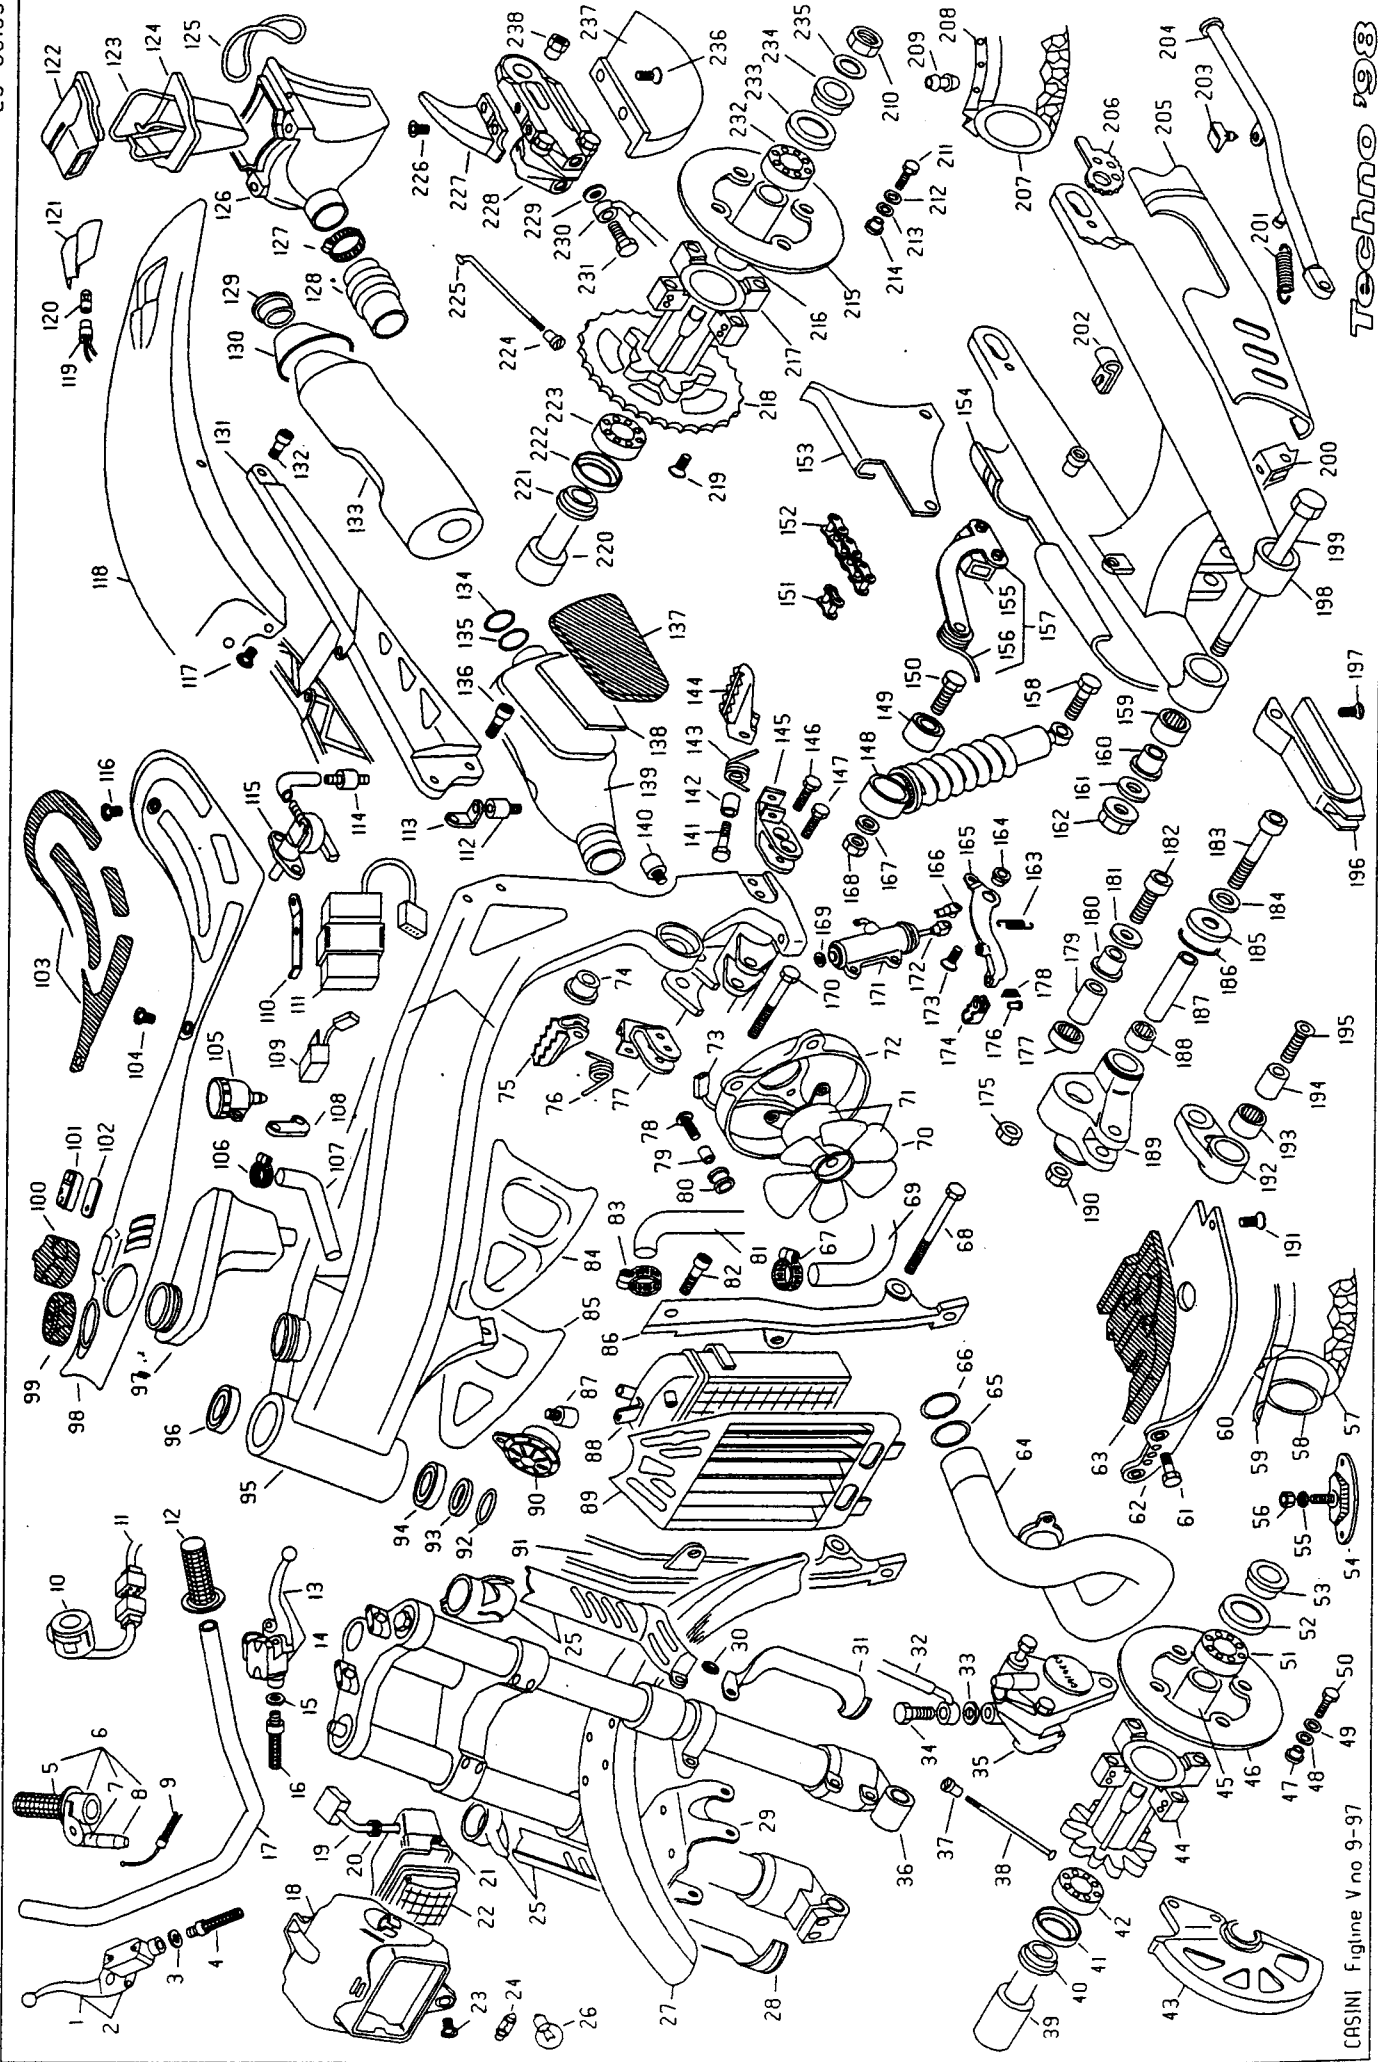

250/270

ES-00167

N. CODE	DESCRIPTION	N. CODE	DESCRIPTION	N. CODE	DESCRIPTION	N. CODE	DESCRIPTION
1	21-27100	66	10-67100	131	29-11291	196	29-10080-0-52
2	21-02051	67	15-15230	132	31-30750	197	31-30600
3	16-50510	68	11-63960	133	28-91861	198	15-49591
4	29-03112	69	29-15860	134	10-66680	199	25-55770
5	22-18660	70	31-21530	135	10-66680	200	28-98571-0-66
6	12-55090	71	14-01000-1-00	136	31-63890	201	22-47010
7	12-55090	72	18-0010-0-52	137	12-68411	202	15-14300
8	15-34080	73	18-01422	138	15-02501	203	16-29490
9	29-14790-0-52	74	11-26400	139	22-03351	204	12-39931-0-66
10	13-36640	75	25-32520	140	28-91940	205	25-98841-0-59
11	18-01670	76	22-62010	141	11-55700	206	29-11860
12	22-18500	77	28-92921	142	13-46530	207	12-81470
13	21-27080	78	31-30540-0-52	143	22-62020	208	12-42920
14	21-02420	79	11-28500	144	25-32530	209	31-10000
15	16-50510	80	28-91500	145	28-93250	210	13-29600
16	29-09090	81	29-15880	146	11-54500	211	11-49010
17	22-20451	82	31-63880	147	11-53450	212	27-57510
18	22-28691-0-59	83	15-15230	148	10-03712	213	22-31980
19	16-01510	84	15-23410-1-59	149	28-93250	214	13-62000
20	28-91500	85	15-23400-1-59	150	11-63710	215	13-39310
21	25-98720-1-59	86	29-11340	151	22-11220	216	13-62710
22	16-47060	87	28-91940	152	12-06770	217	22-08021-0-57
23	31-30530-0-52	88	27-23630	153	12-84861-0-52	218	12-89351
24	21-15570	89	16-45540-1-59	154	25-98840-0-59	219	31-63930
25	20-08430	90	10-09220	155	16-22500	220	15-55761
26	21-15460	91	29-11330	156	22-81110	221	13-65723
27	25-15190-0-59	92	10-66860	157	25-25950	222	25-98760
28	25-9870-0-59	93	10-67380	158	11-63000	223	12-98010
29	28-98270	94	12-98300	159	11-23000	224	23-10030
30	13-54510	95	29-11481	160	13-43200	225	27-24960
31	25-98880-0-59	96	12-98300	161	27-67500	226	31-26090
32	29-09112	97	28-85600	162	13-29510	227	12-88060-0-52
33	16-50510	98	12-88510-0-59	163	22-62170	228	15-03030
34	11-65040	99	29-10510	164	11-26610	229	26-50510
35	25-03040	100	29-01400	165	25-28100	230	29-09140
36	15-08040	101	12-09390	166	28-93130	231	11-65040
37	23-10100	102	28-95160	167	27-54000	232	12-98010
38	27-24190	103	28-01580-0-52	168	13-19010	233	13-98760
39	25-56810	104	31-30530	169	16-50510	234	15-85730
40	13-85430	105	28-05100	170	11-63850	235	27-71210
41	25-98760	106	15-15230	171	25-91170	236	31-26200
42	12-98010	107	29-15870	172	10-84510	237	12-88050-0-52
43	12-88260-1-59	108	28-95310	173	31-63940	238	13-21840
44	22-07190	109	27-28090	174	22-90050		
45	13-62700	110	28-95320	175	13-21040		
46	13-32720	111	12-41821	176	25-54450		
47	13-62000	112	28-91940	177	11-27870		
48	22-31980	113	28-95340	178	22-62090		
49	27-57510	114	15-24850	179	13-47610		
50	11-49510	115	27-79950	180	11-27280		
51	12-98010	116	31-30560	181	27-54250		
52	25-98760	117	31-30540	182	31-85620		
53	13-85060	118	25-19681-0-57	183	31-85700		
54	15-17500	119	25-91760	184	27-54000		
55	27-48000	120	21-15520	185	28-14090		
56	13-17000	121	15-01821	186	10-66620		
57	12-79400	122	12-73210-0-52	187	13-47710		
58	12-16410	123	16-11210	188	11-22510		
59	15-38200	124	15-26050	189	11-20470		
60	12-42530	125	14-40010	190	13-21040		
61	11-55050	126	28-12741-0-52	191	31-63950		
62	12-32181	127	15-15380	192	11-19730		
63	16-23320	128	22-13640	193	11-23200		
64	29-16240	129	16-29600	194	13-46851		
65	10-67100	130	12-54320-0-59	195	31-63970		

SUPPLEMENTARY PARTS LIST